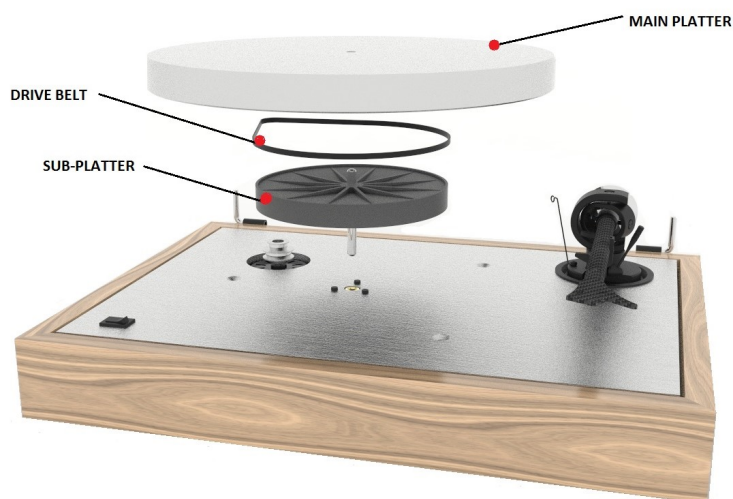

The Classic

„Classically pretty turntable landed at ours.“

Featuring a traditional wooden frame with an elegant appearance of the '50s and' 60s, the Pro-Ject The Classic turntable has an absolute 21st century sophisticated mechanism. Analog beauty has finally arrived!

Inside the simple, compact housing, a belt drive with low-noise AC motor works with an ultra precision, DC-driven AC generator for the most stable speed control.

The chassis contains 6 TPE (thermoplastic elastomer) vibration absorbing balls, which have a significant effect on the sound quality.