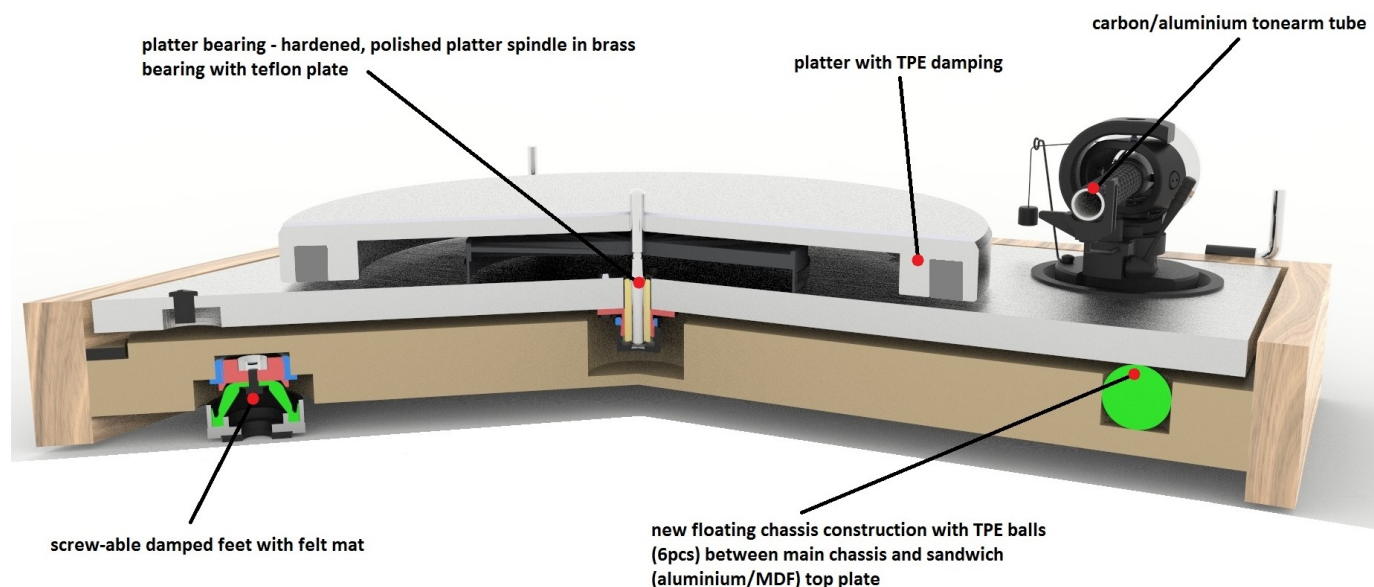

The Classic

„Classically pretty turntable landed at ours.“

Featuring a traditional wooden frame with an elegant appearance of the '50s and' 60s, the Pro-Ject The Classic turntable has an absolute 21st century sophisticated mechanism. Analog beauty has finally arrived!

Inside the simple, compact housing, a belt drive with low-noise AC motor works with an ultra precision, DC-driven AC generator for the most stable speed control.

The chassis contains 6 TPE (thermoplastic elastomer) vibration absorbing balls, which have a significant effect on the sound quality.