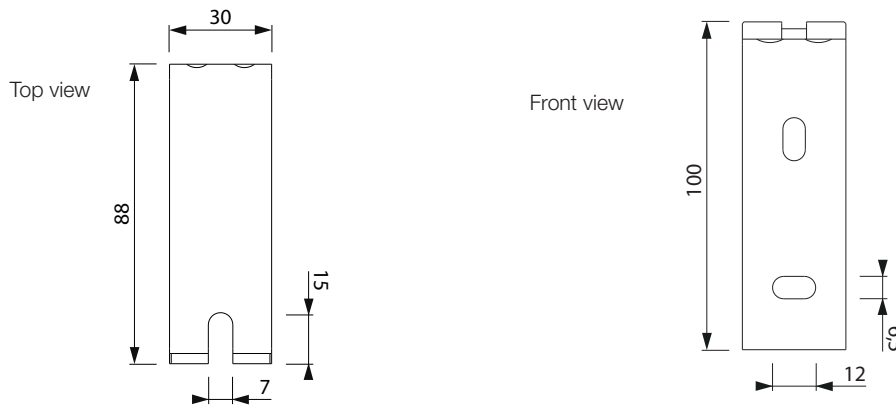

SCREEN DIMENSIONS

Example – Diplomat Electric

Model: MD2724

Screen width: 2700 mm

Total width: 2700 mm + 125 mm = 2825 mm

Bar width: 2700 mm + 57 mm = 2757 mm

CASE DIMENSIONS

Diplomat Electric

ELECTRICAL SPECIFICATIONS

Cable Specifications

Thickness: \varnothing 7 mm
 Cable area: 4x0,5mm² , motor to control
 3x0,75mm² , control to plug
 Wires: Black - Up
 Brown - Down
 Blue - Neutral
 Green/Yellow - Ground

The motor is grounded.

BRACKET DIMENSIONS

Brackets – Wall

Included in all Diplomat products

Brackets – Ceiling

Included in all Diplomat products

PACKAGING DIMENSIONS

Screen width	Box length	Box width	Box height
1600	1910	165	170
1800	2110	165	170
2000	2310	165	170
2200	2510	165	170
2400	2710	165	170
2700	3010	165	170
3000	3310	165	170