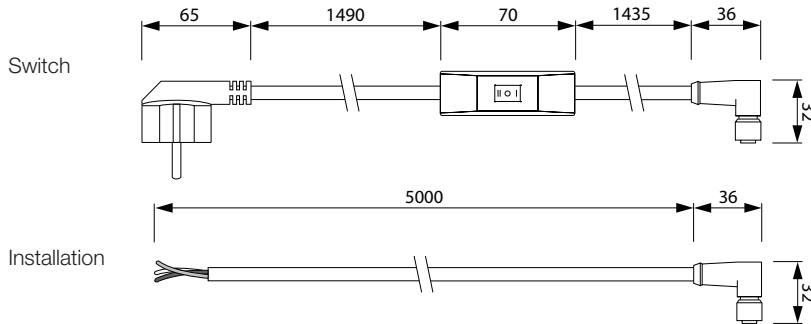

SCREEN DIMENSIONS

Example – Diplomat Electric

Model: MD2724

Screen width: 2700 mm

Total width: 2700 mm + 125 mm = 2825 mm

Bar width: 2700 mm + 57 mm = 2757 mm

CASE DIMENSIONS

Diplomat Electric

ELECTRICAL SPECIFICATIONS

Cable Specifications

Thickness: \varnothing 7 mm
 Cable area: 4x0,5mm² , motor to control
 3x0,75mm² , control to plug
 Wires: Black - Up
 Brown - Down
 Blue - Neutral
 Green/Yellow - Ground

The motor is grounded.

BRACKET DIMENSIONS

Brackets – Wall

Included in all Diplomat products

Brackets – Ceiling

Included in all Diplomat products

PACKAGING DIMENSIONS

Screen width	Box length	Box width	Box height
1600	1910	165	170
1800	2110	165	170
2000	2310	165	170
2200	2510	165	170
2400	2710	165	170
2700	3010	165	170
3000	3310	165	170