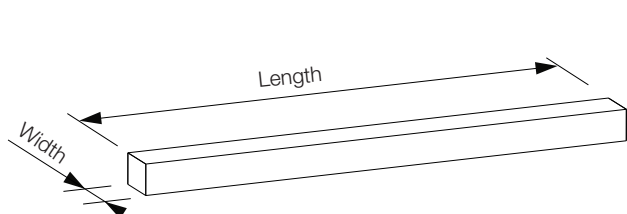

The motor is grounded.

BRACKET DIMENSIONS

Brackets – Wall

Included in all Diplomat products

Brackets – Ceiling

Included in all Diplomat products

PACKAGING DIMENSIONS

Screen width	Box length	Box width	Box height
1600	1910	165	170
1800	2110	165	170
2000	2310	165	170
2200	2510	165	170
2400	2710	165	170
2700	3010	165	170
3000	3310	165	170