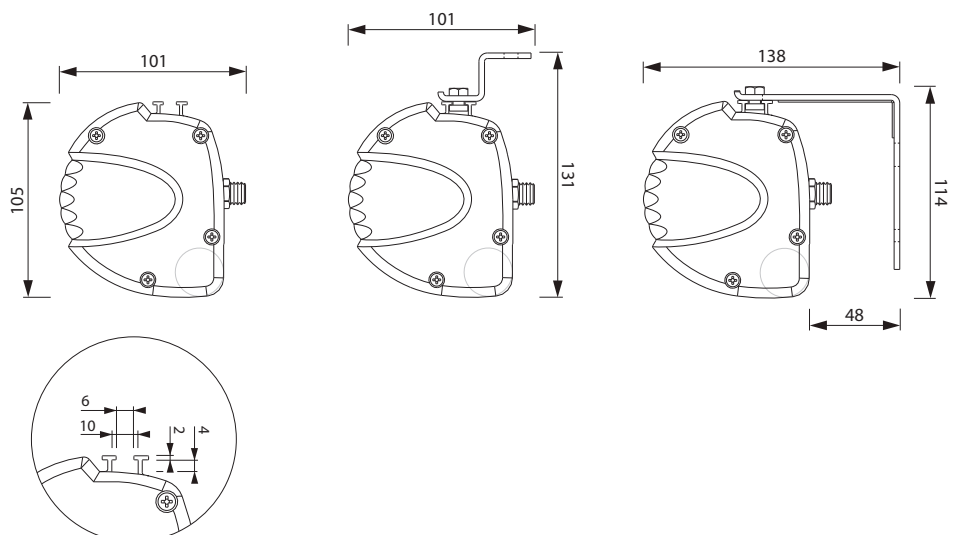

The screen has 5 cm wide black borders. The format of the viewing area is 16:10.

The screen has 5 cm wide black borders. The format of the viewing area is 16:9.

The screen has 5 cm wide black borders. The format of the viewing area is 2.35:1.

SCREEN DIMENSIONS

Example – Diplomat Electric

Model: MD2724

Screen width: 2700 mm

Total width: 2700 mm + 125 mm = 2825 mm

Bar width: 2700 mm + 57 mm = 2757 mm

CASE DIMENSIONS

Diplomat Electric

ELECTRICAL SPECIFICATIONS

Cable Specifications

Thickness: \varnothing 7 mm
 Cable area: 4x0,5mm² , motor to control
 3x0,75mm² , control to plug
 Wires: Black - Up
 Brown - Down
 Blue - Neutral
 Green/Yellow - Ground

The motor is grounded.

BRACKET DIMENSIONS

Brackets – Wall

Included in all Diplomat products

Brackets – Ceiling

Included in all Diplomat products

PACKAGING DIMENSIONS

Screen width	Box length	Box width	Box height
1600	1910	165	170
1800	2110	165	170
2000	2310	165	170
2200	2510	165	170
2400	2710	165	170
2700	3010	165	170
3000	3310	165	170