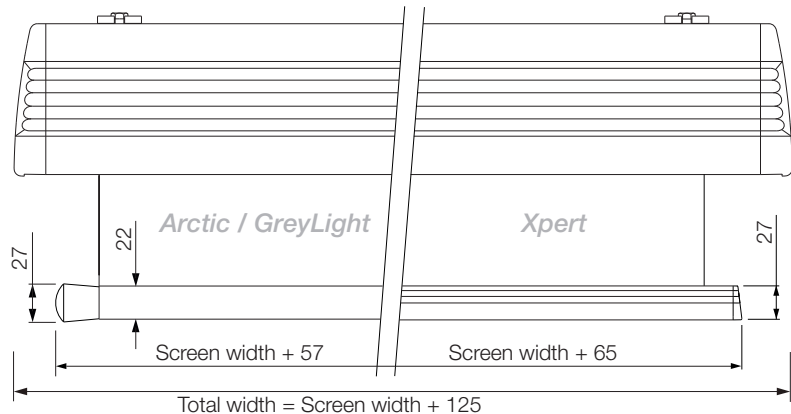

The screen has 5 cm wide black borders. The format of the viewing area is 16:10.

The screen has 5 cm wide black borders. The format of the viewing area is 16:9.

The screen has 5 cm wide black borders. The format of the viewing area is 2.35:1.

SCREEN DIMENSIONS

Example – Diplomat Electric

Model: MD2724

Screen width: 2700 mm

Total width: 2700 mm + 125 mm = 2825 mm

Bar width: 2700 mm + 57 mm = 2757 mm

CASE DIMENSIONS

Diplomat Electric

ELECTRICAL SPECIFICATIONS

Cable Specifications

Thickness: \varnothing 7 mm
 Cable area: 4x0,5mm² , motor to control
 3x0,75mm² , control to plug
 Wires: Black - Up
 Brown - Down
 Blue - Neutral
 Green/Yellow - Ground

The motor is grounded.

BRACKET DIMENSIONS

Brackets – Wall

Included in all Diplomat products

Brackets – Ceiling

Included in all Diplomat products

PACKAGING DIMENSIONS

Screen width	Box length	Box width	Box height
1600	1910	165	170
1800	2110	165	170
2000	2310	165	170
2200	2510	165	170
2400	2710	165	170
2700	3010	165	170
3000	3310	165	170