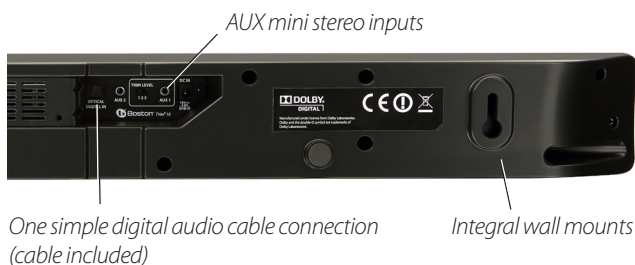

Specifications

Frequency Range:	40Hz – 20kHz	
System Speakers:	Dual 2 x 5" HHRT Drivers	
Wireless Subwoofer:	6 1/2" Woofer	
Dimensions: (H x W x D)	Soundbar	3 5/16 x 31 1/2 x 2 15/16"
	Subwoofer	9 3/8 x 10 1/2 x 11"
Weight:	Soundbar	4.8 lb (2.1kg)
	Subwoofer	6.6 lb (3kg)