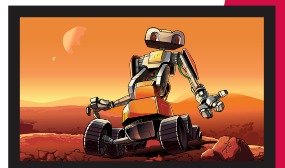

SoundWare XS

DIGITAL CINEMA

Key features

-  Incredibly small speakers provide big, high performance sound
-  Connects directly to your TV
-  Dolby Digital decoding and Digitally Optimized Virtual Surround
-  Dedicated music and movie playback settings
-  Included wall brackets can be positioned at almost any angle
-  Bluetooth enabled for music streaming

Powerful Performance

The SoundWare XS Digital Cinema home theater speaker system envelops you in rich, room-filling sound. This is the ultimate 2.1 Virtual Surround Sound system from Boston Acoustics. Connect this system directly to your TV for a fully immersive sound experience. Thanks to Boston's Digitally Optimized Virtual Surround Sound processing, the two ultra-compact speakers and subwoofer deliver virtual cinematic surround sound effects that defy their size.