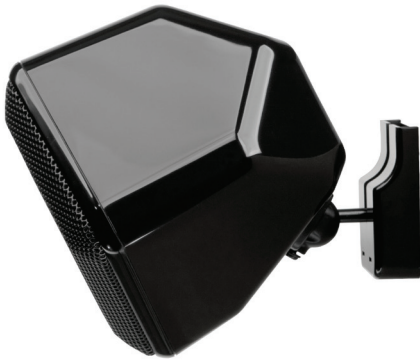

Easy Setup

Two high-gloss, ultra-compact, cube-shaped speakers fit neatly next to your TV, or can be easily hung on the wall with the included brackets. The powerful 8-inch subwoofer features BassTrac® circuitry for clean bass at all listening levels.

Ultimate Flexibility

One special feature of SoundWare XS Digital Cinema is the selectable "Movie" or "Music" playback mode. This option tailors the sound for both movies and music. In the "Movie Mode", you will enjoy crisp, clear movie dialogue and powerful cinematic special audio effects while the "Music Mode" delivers concert-quality music reproduction. And after you set this option once, the system automatically remembers your setting.

The SoundWare XS Digital Cinema includes a digital optical input for true Dolby Digital decoding, RCA AUX inputs, and a mini-stereo AUX input for a portable media device. For even more flexibility, the SoundWare XS Digital Cinema is Bluetooth enabled so you can wirelessly play anything from your A2DP compatible tablet, laptop, iPhone, Android, or Blackberry device! Thanks to the "Music" Mode, your music will sound exactly as the artist recorded it – pure.

Remote Control and Control Pod

The system's Control Pod includes status lights and a sensor for the remote control. You can control your SoundWare XS Digital Cinema with the included remote control or the Control Pod can learn your existing TV remote.