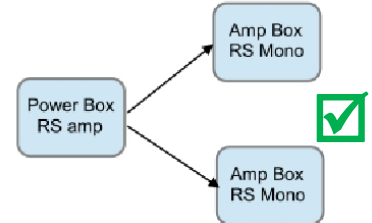

Amp Box RS Mono

Advantages :

- overall sound improvement 
- better dynamic and bass response
- better soundstage

2 x Amp Box DS Mono

Advantages :

- overall sound improvement
- better dynamic and bass response
- better soundstage

2 x Amp Box RS Mono

Advantages :

- overall sound improvement
- better dynamic and bass response
- better soundstage

INCORRECT use of Power Box RS amp

2 x Amp Box DS

2 x Amp Box RS