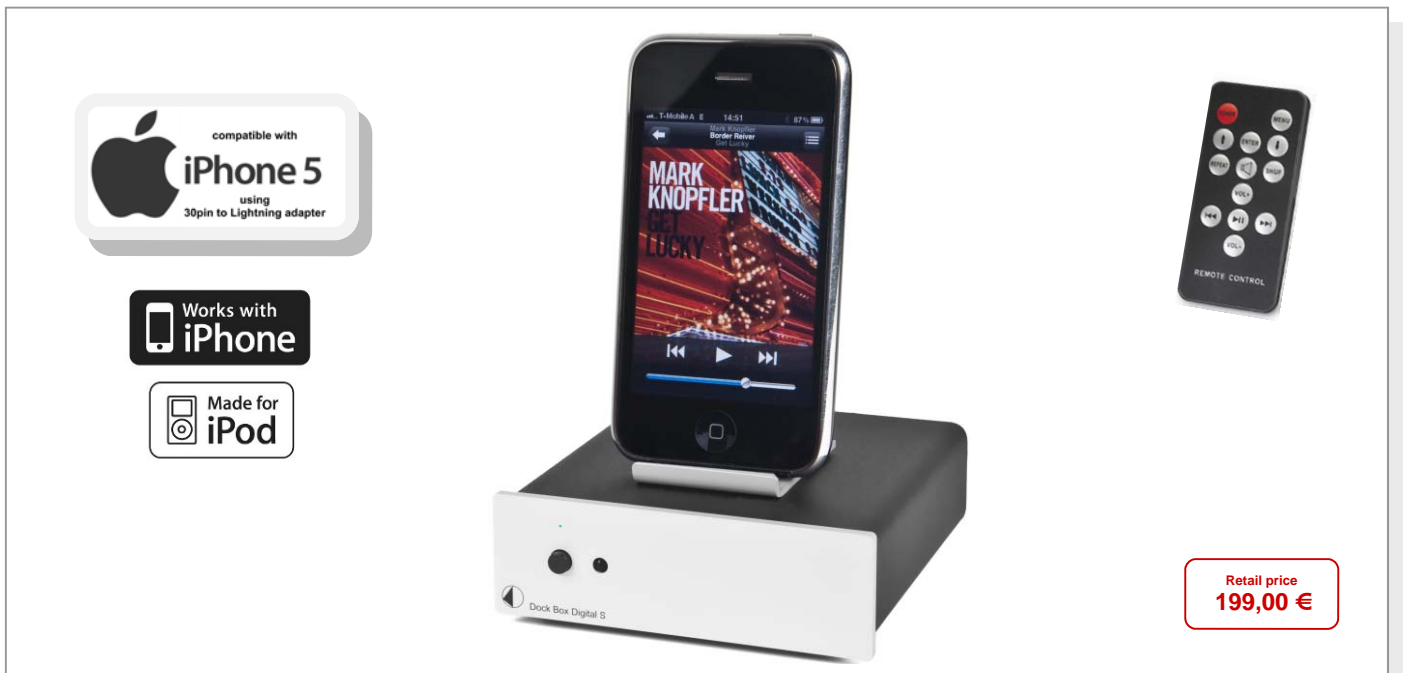

## Dock Box S Digital

### Highend Apple-Dock with internal D/A conversion

- Pure digital audio transmission
- 24bit/192kHz D/A converter
- Additional SPDIF output (RCA)
- APPLE certified
- Audio playback from iPod, iPhone, iPad
- iPod/iPhone/iPad charging capability
- S-Video output
- Power switch on faceplate (also switches charging)
- Power button on remote (= standby with charging)
- Full-functional IR remote with volume control

**INPUT:** 30-pin connector  
**OUTPUT:** Analogue/(RCA with 0,775mV) & S/PDIF (RCA-digital) in 32/44,1/48 kHz

**AUDIOPROCESSOR** XMOS (400 Mhz)  
**D/A-CONVERTER:** Cirrus Logic (24bit/192kHz)  
**DYNAMIC RANGE:** 105dB  
**VIDEO PORT:** S-Video

**FINISH:** Front black, or silver  
**POWER SUPPLY.** 9V/2000mA DC

**DIMENSIONS:** 103 x 36 x 109 mm (BxHxT)  
**WEIGHT:** 585 g without power supply