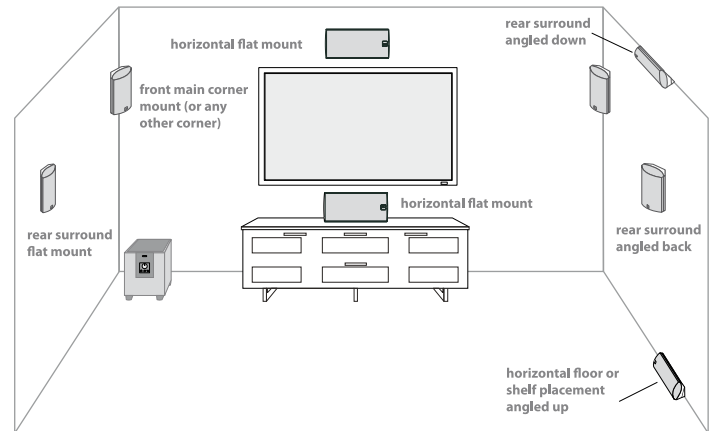

When a pair is placed vertically in the corners of a room, the Bravo 20 creates a surprisingly wide sonic window, providing true stereo sound reproduction over a broad area.

A unique air channel leading to the exterior vent contributes to the speaker's thin profile while allowing it to breathe openly and provide deep bass response.

To match any décor, the Bravo 20 is available in in black and white.

Key Features

- Unique wedge-shape design allows for placement in corners, ceilings, and other tight locations
- Accurate sound dispersion in both vertical and horizontal positions
- Aluminum dome tweeter with AMD™ delivers smooth, natural highs
- Vented enclosure extends low frequencies
- Versatile mounting brackets and hardware included
- Available in black and white with matching metal grille

Multiple application possibilities

CORNER – Corner placement is discreet yet ideal for theater, stereo, or whole-house applications. Its unique bracket and 90° corner inserts create a tight, flush fit

WALL
 Mounting Bravo 20 flush to a wall is equally simple when the corner inserts are removed from the bracket.

CEILING – Horizontal placement in the wall/ceiling corner offers exceptional, wide-area dispersion, and the ultimate in out-of-the-way placement – perfect for commercial applications too.

FLOOR – For a completely hidden system, or a unique surround effect, Bravo 20 can also be positioned in the corner of a floor and wall.