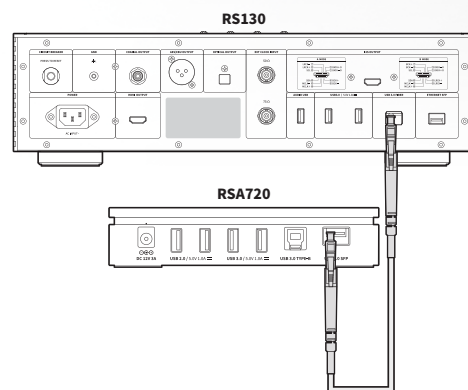

How to Connect Using an SFP Optical Transceiver

Set the dip switch on the side to SFP Mode and use the enclosed SFP module and optical cable to connect as shown in the figure above.

How to Connect Using a USB 3.0 Type-B Cable

Set the dip switch on the side to Type-B Mode and use the included USB 3.0 type-B cable to connect, as shown in the figure above.

* When connected to a device that does not support the SFP optical transceiver.