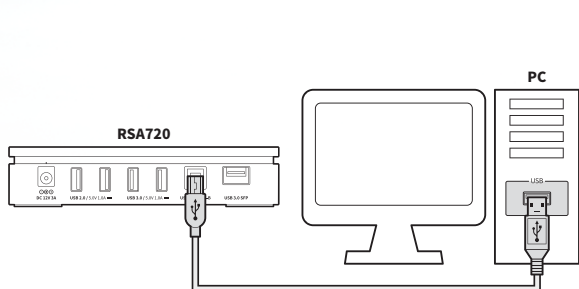

How to Connect Using an SFP Optical Transceiver

Set the dip switch on the side to SFP Mode and use the enclosed SFP module and optical cable to connect as shown in the figure above.

How to Connect Using a USB 3.0 Type-B Cable

Set the dip switch on the side to Type-B Mode and use the included USB 3.0 type-B cable to connect, as shown in the figure above.

* When connected to a device that does not support the SFP optical transceiver.